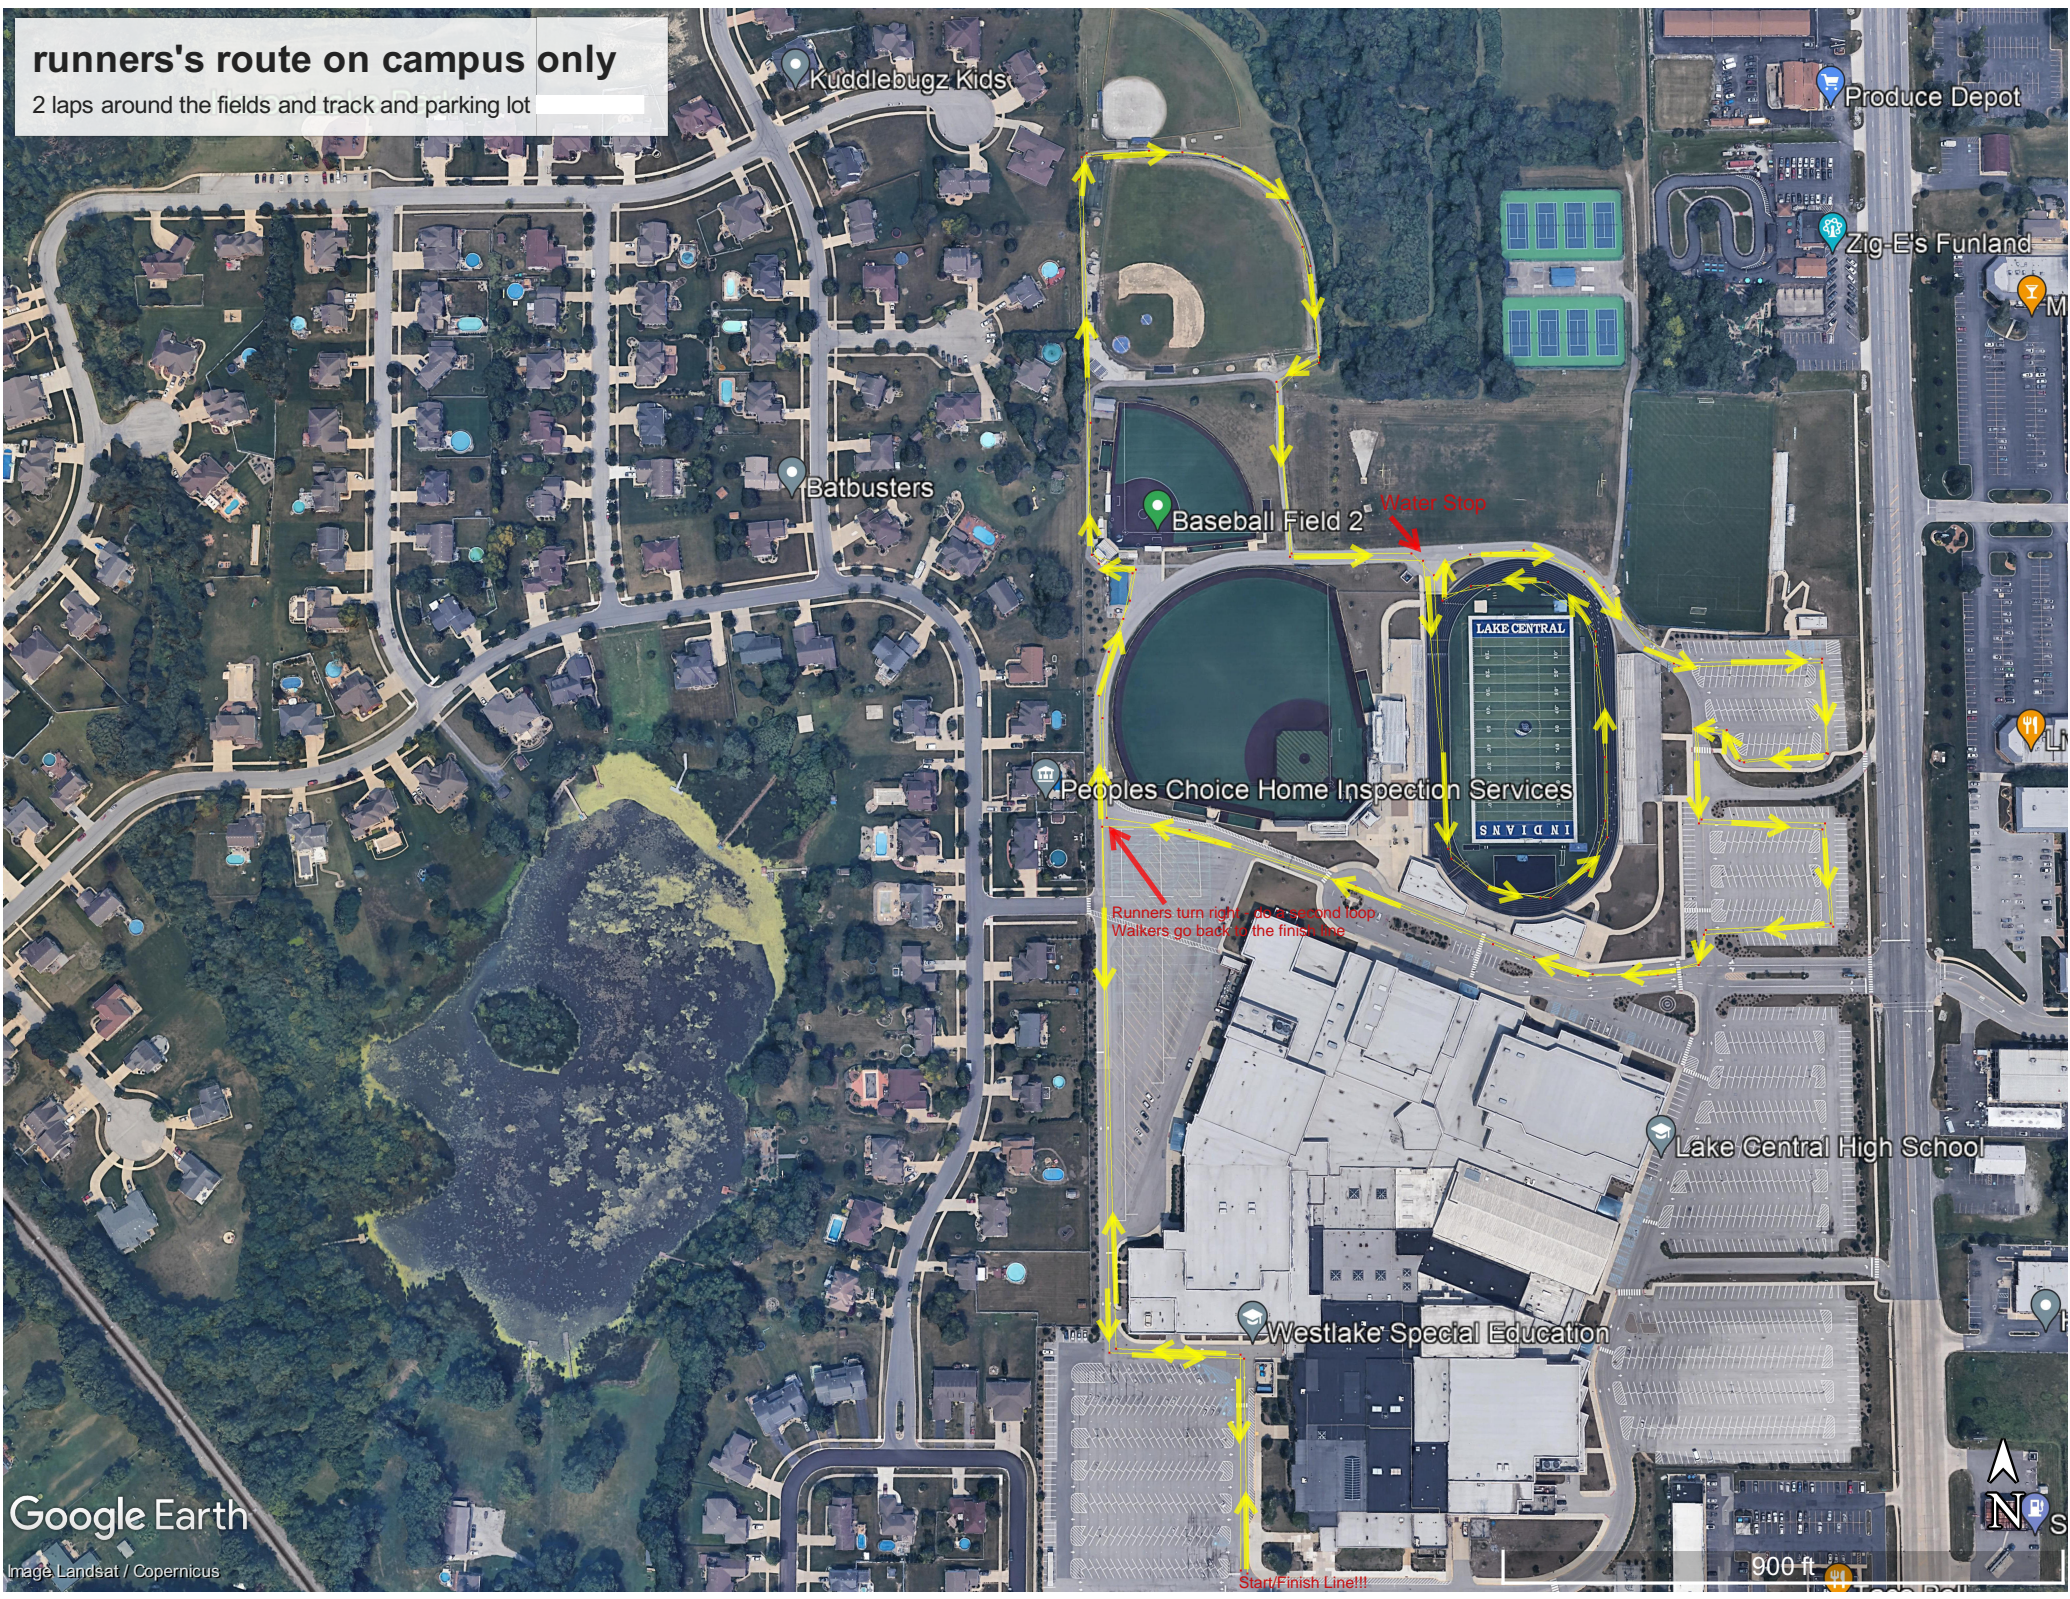

runners's route on campus only

2 laps around the fields and track and parking lot

Kiddlebugz Kids

Produce Depot

Zig-E's Funland

Batbusters

Baseball Field 2

Water Stop

Peoples Choice Home Inspection Services

LAKE CENTRAL

SNVICNI

Runners turn right, do a second loop.
Walkers go back to the finish line.

Lake Central High School

Westlake Special Education

900 ft

Start/Finish Line!!!